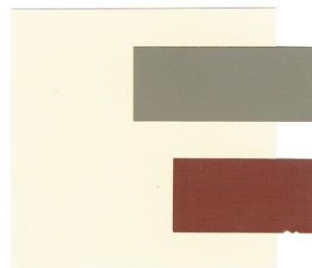

ADDA Exterior Color Guide

Presented by the ADDA Design Committee 2010

Body **SW 7031** Mega Greige
Trim **SW 7030** Anew Gray
Accent **SW 7032** Warm Stone

Body **SW 6686** Lemon Chiffon
Trim **SW 2865** Classical Yellow
Accent **SW 7594** Carriage Door

Body **SW 2819** Downing Slate
Trim **SW 7512** Pavillion Beige
Accent **SW 7032** Warm Stone

Body **SW 7032** Warm Stone
Trim **SW 7512** Pavillion Beige
Accent **SW 7594** Carriage Door

Body **SW 0016** Billiard Green
Trim **SW 2829** Classical White
Accent **SW 6101** Sands of Time

Body **SW 2865** Classical Yellow
Trim **SW 2829** Classical White
Accent **SW 2847** Roycroft Bottle Green

Body **SW 6255** Morning Fog
Trim **SW 6256** Serious Gray
Accent **SW 7594** Carriage Door

Body **SW 7594** Carriage Door
Trim **SW 7032** Warm Stone
Accent **SW 7030** Anew Gray

Body **SW 7512** Pavillion Beige
Trim **SW 7032** Warm Stone
Accent **SW 0016** Billiard Green

Body **SW 6101** Sands of Time
Trim **SW 2829** Classical White
Accent **SW 2847** Roycroft Bottle Green

Colors provided by The Sherwin-Williams Company