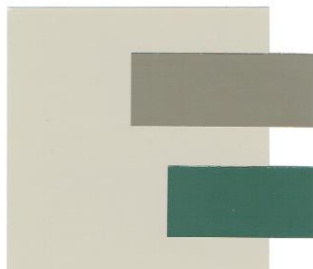

ADDA Exterior Color Guide

Presented by the ADDA Design Committee 2010

Body **SW 6101** Sands of Time
Trim **SW 7512** Pavillion Beige
Accent **SW 7594** Carriage Door

Body **SW 7032** Warm Stone
Trim **SW 7030** Anew Gray
Accent **SW 0016** Billiard Green

Body **SW 2865** Classical Yellow
Trim **SW 2829** Classical White
Accent **SW 2847** Roycroft Bottle Green

Body **SW 6255** Morning Fog
Trim **SW 6256** Serious Gray
Accent **SW 7594** Carriage Door

Body **SW 7594** Carriage Door
Trim **SW 7032** Warm Stone
Accent **SW 7030** Anew Gray

Body **SW 6687** Lantern Light
Trim **SW 2847** Roycroft Bottle Green
Accent **SW 2829** Classical White

Body **SW 6255** Morning Fog
Trim **SW 2829** Classical White
Accent **SW 2865** Classical Yellow

Body **SW 7512** Pavillion Beige
Trim **SW 7032** Warm Stone
Accent **SW 0016** Billiard Green

Body **SW 6101** Sands of Time
Trim **SW 2829** Classical White
Accent **SW 2847** Roycroft Bottle Green

Colors provided by The Sherwin-Williams Company